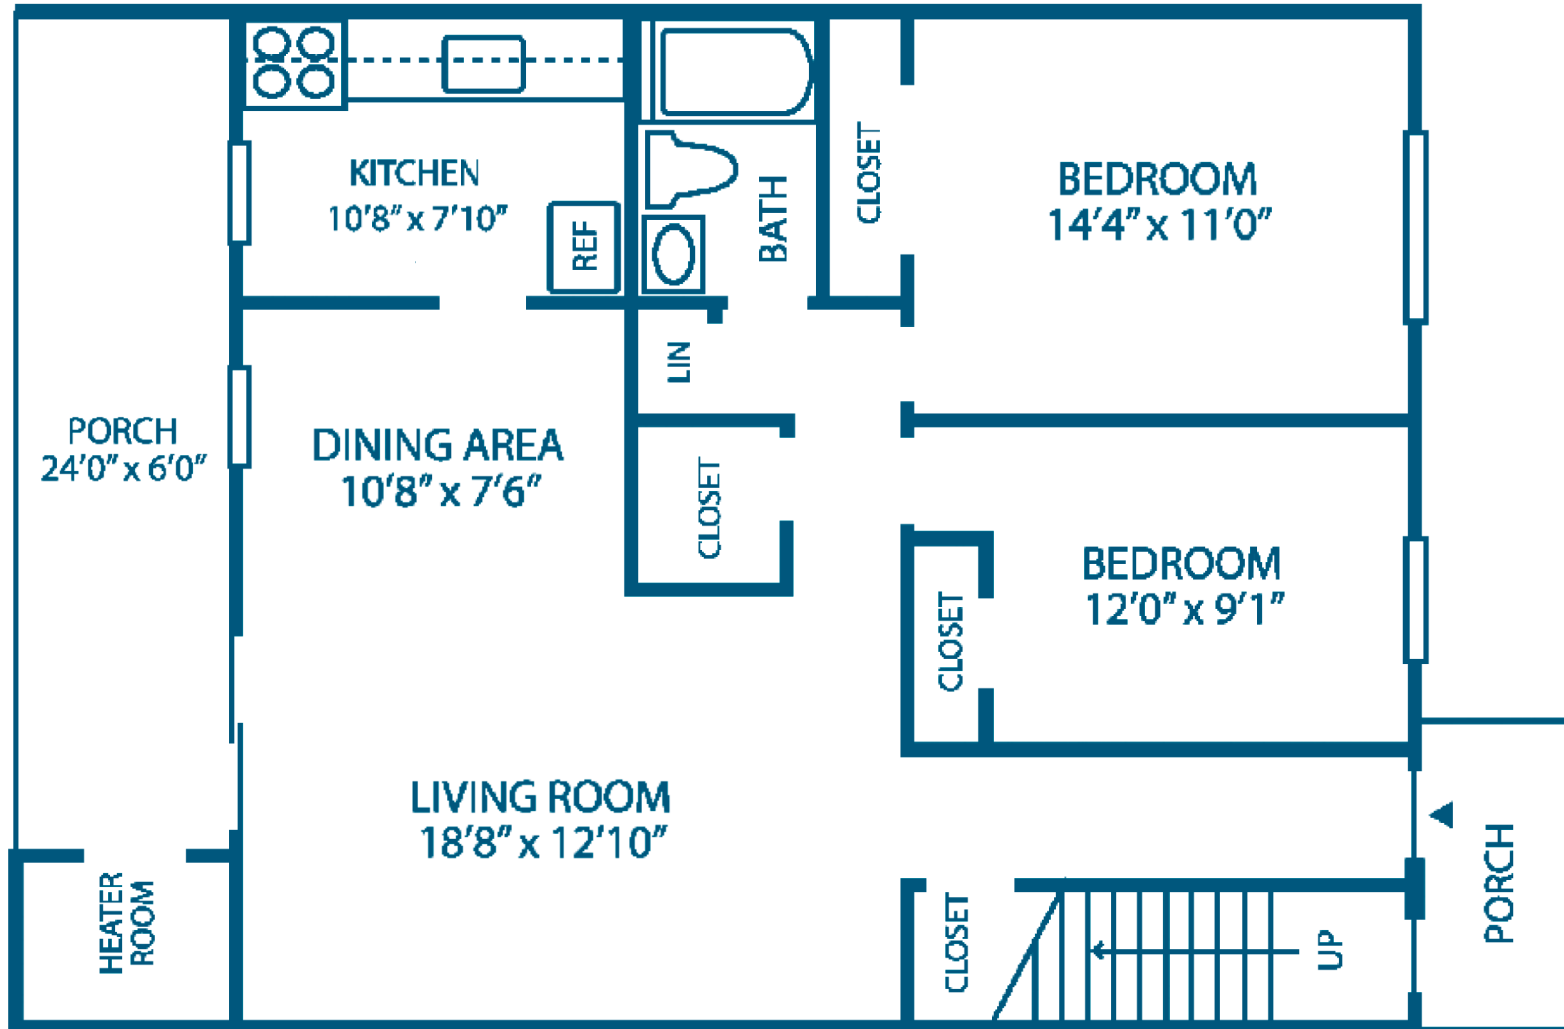

Carlyle

marchwood@betinvestments.com
P: 610 363 9067

investments
Building Better Lifestyles

2 Bedroom / 1 Bath (1,000 SF)

marchwoodapts.com

105 Coach Lane
Exton PA 19341