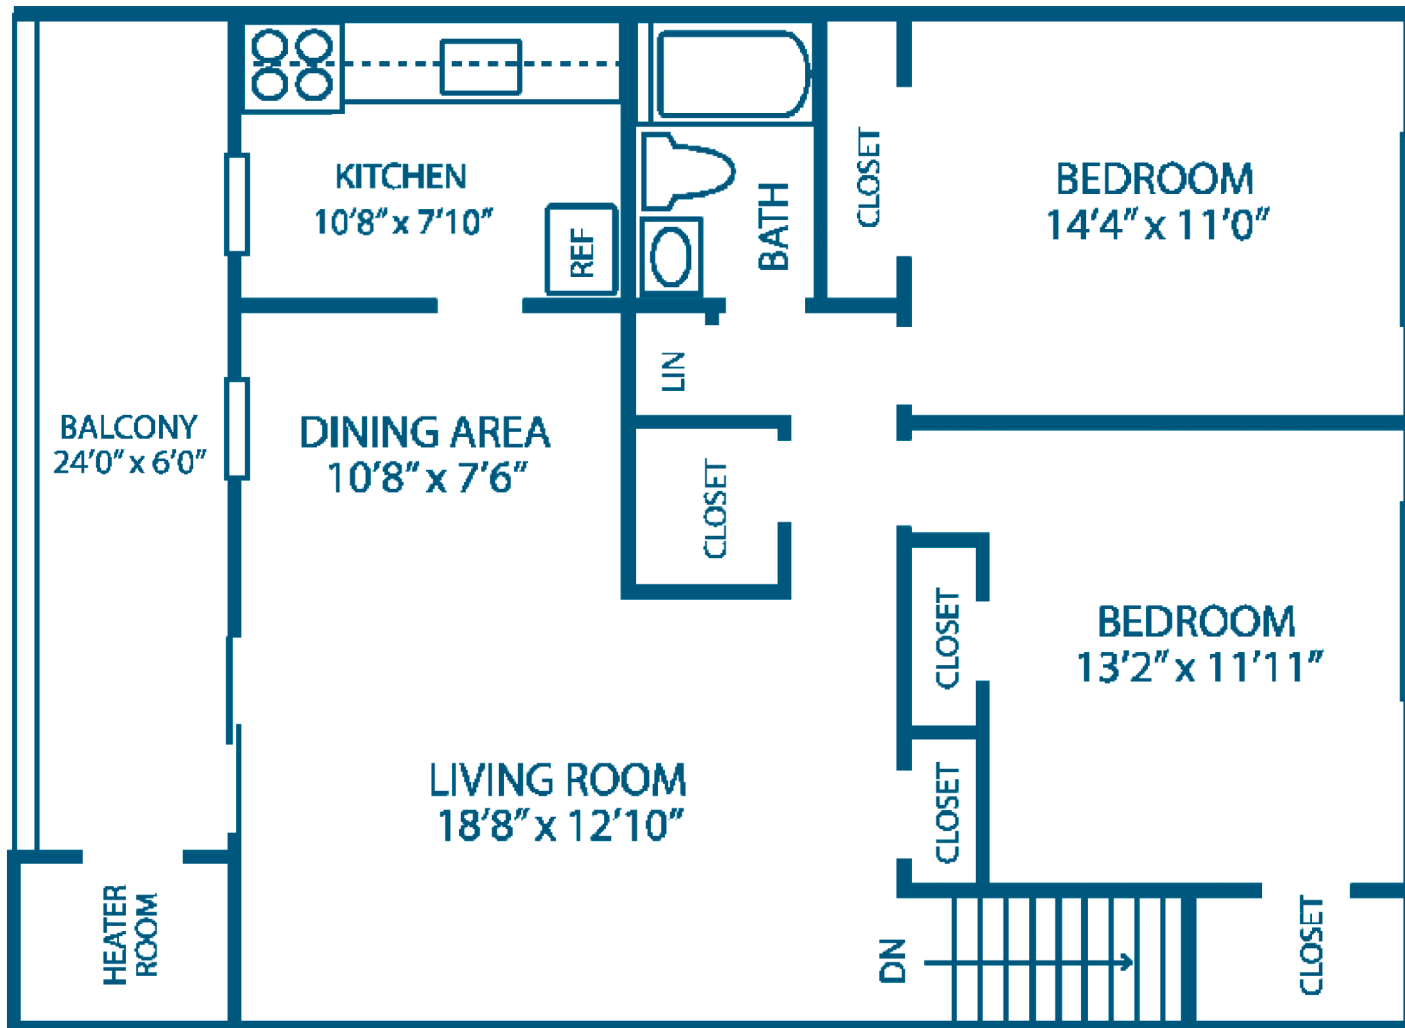

Regency

marchwood@betinvestments.com
P: 610 363 9067

investments
Building Better Lifestyles

2 Bedroom / 1 Bath (1,040 SF)

marchwoodapts.com

105 Coach Lane
Exton PA 19341