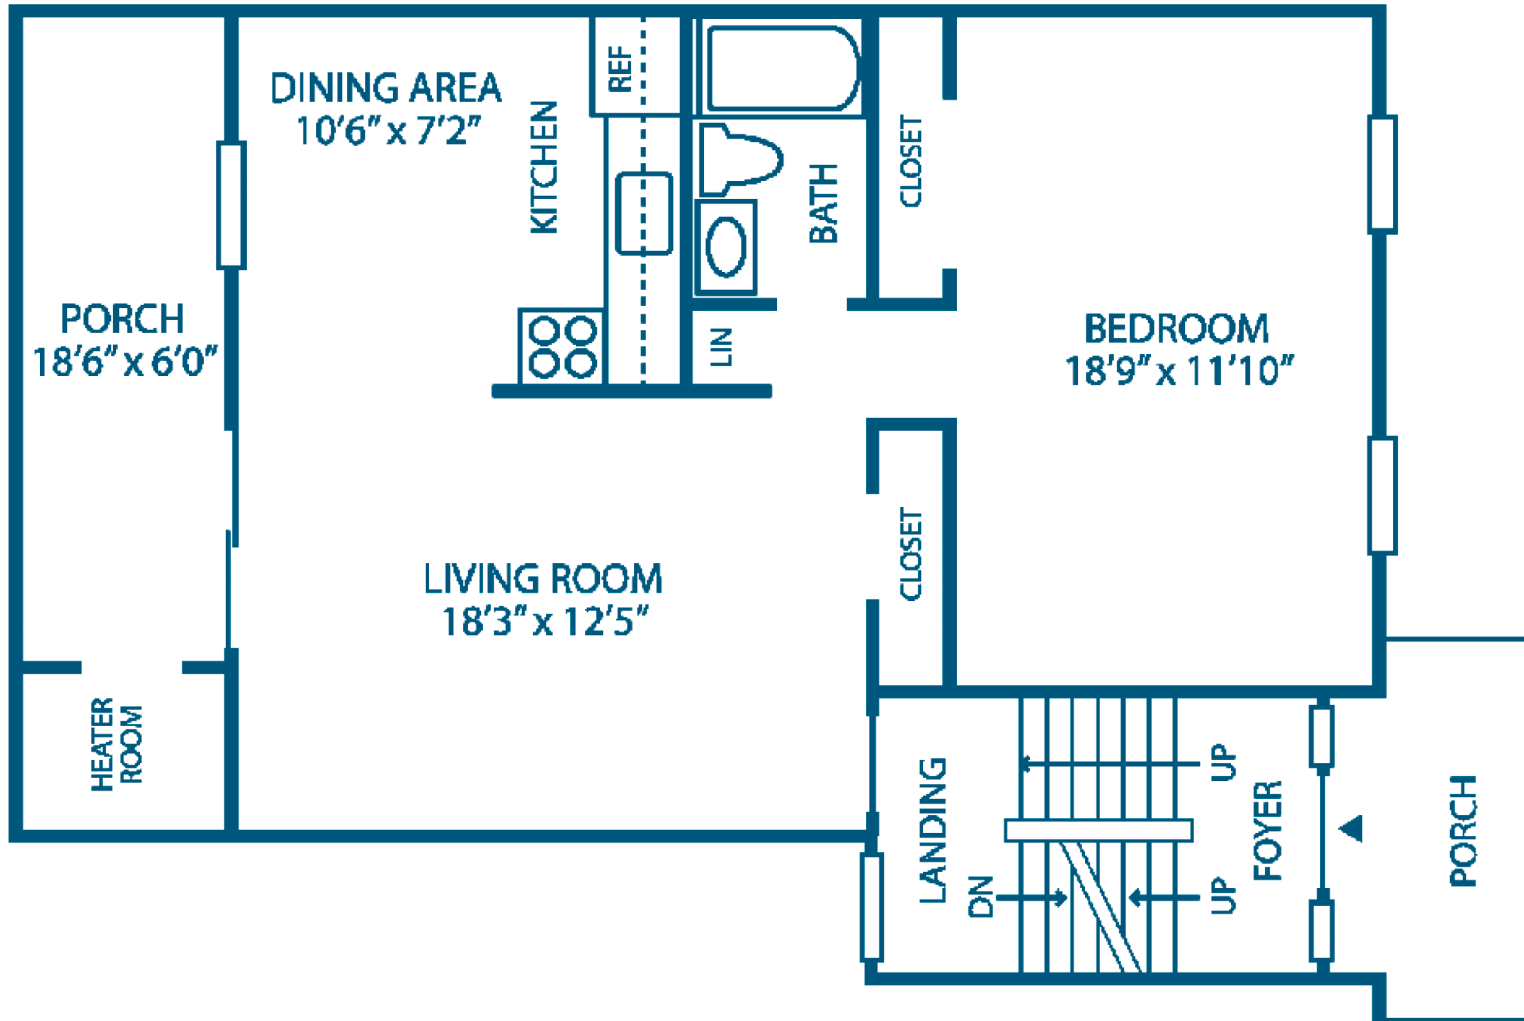

Balmoral

marchwood@betinvestments.com
P: 610 363 9067

investments
Building Better Lifestyles

1 Bedroom / 1 Bath with Porch (850 SF)

marchwoodapts.com

105 Coach Lane
Exton PA 19341