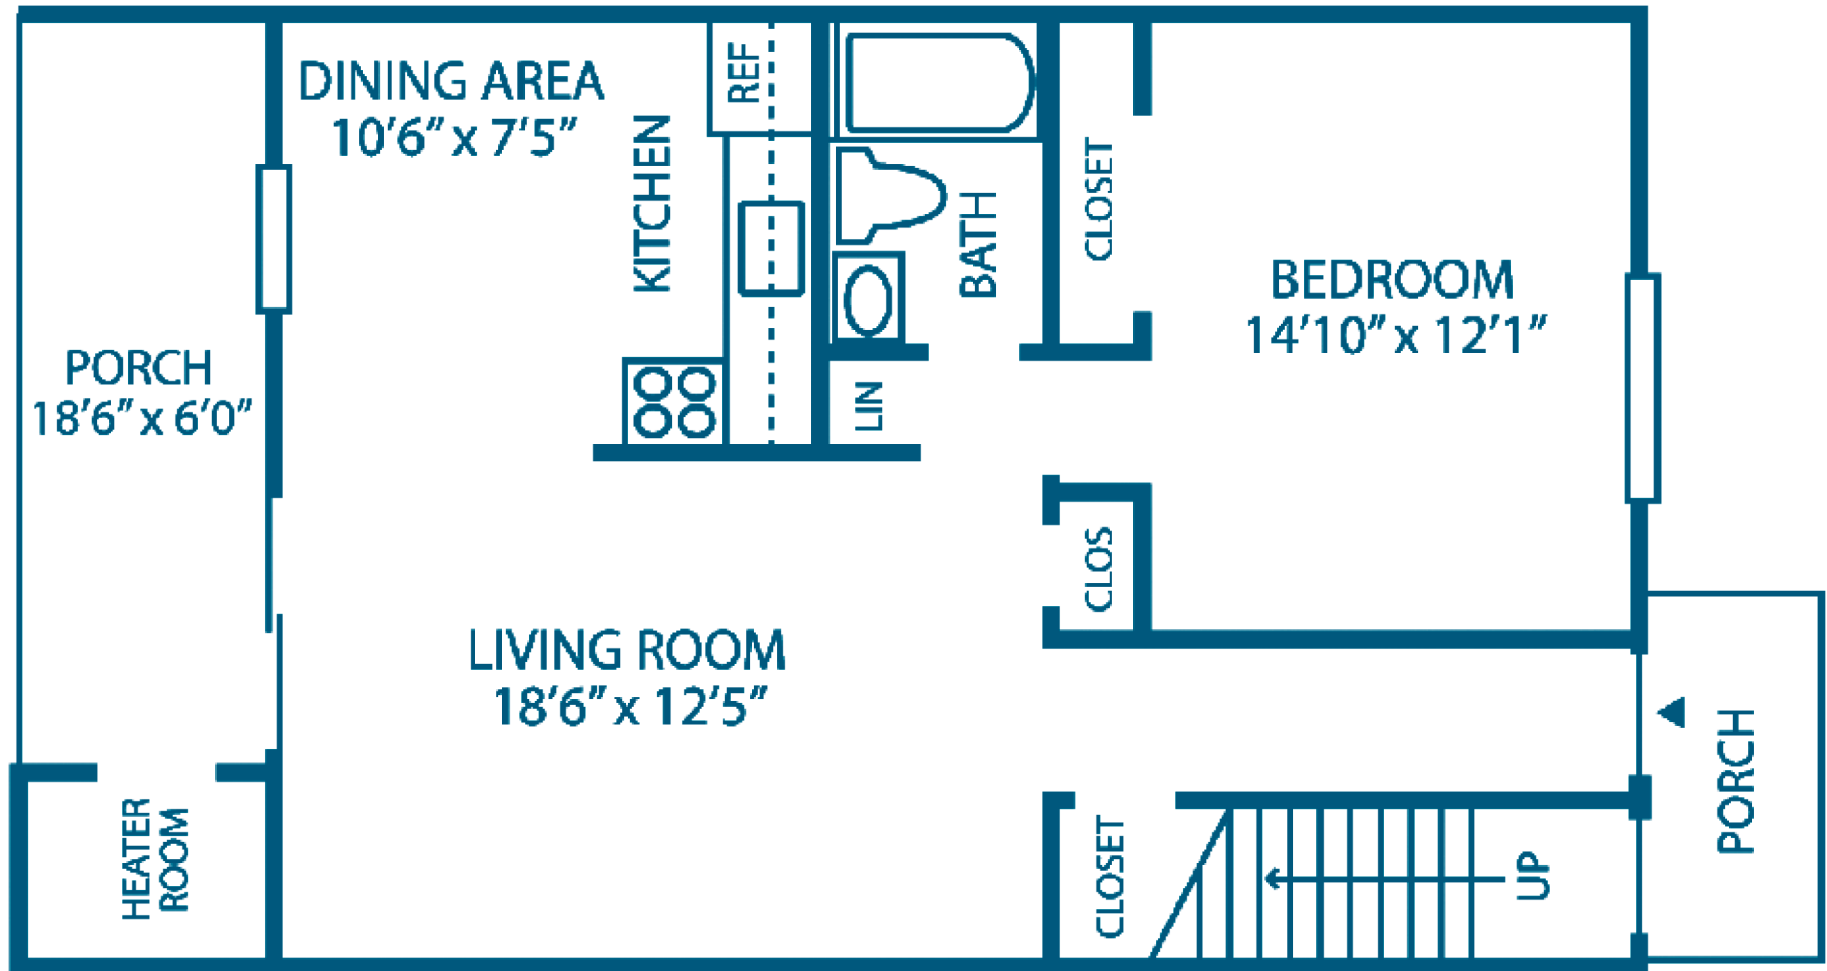

Westbury

marchwood@betinvestments.com
P: 610 363 9067

investments
Building Better Lifestyles

1 Bedroom / 1 Bath (810 SF)

marchwoodapts.com

105 Coach Lane
Exton PA 19341