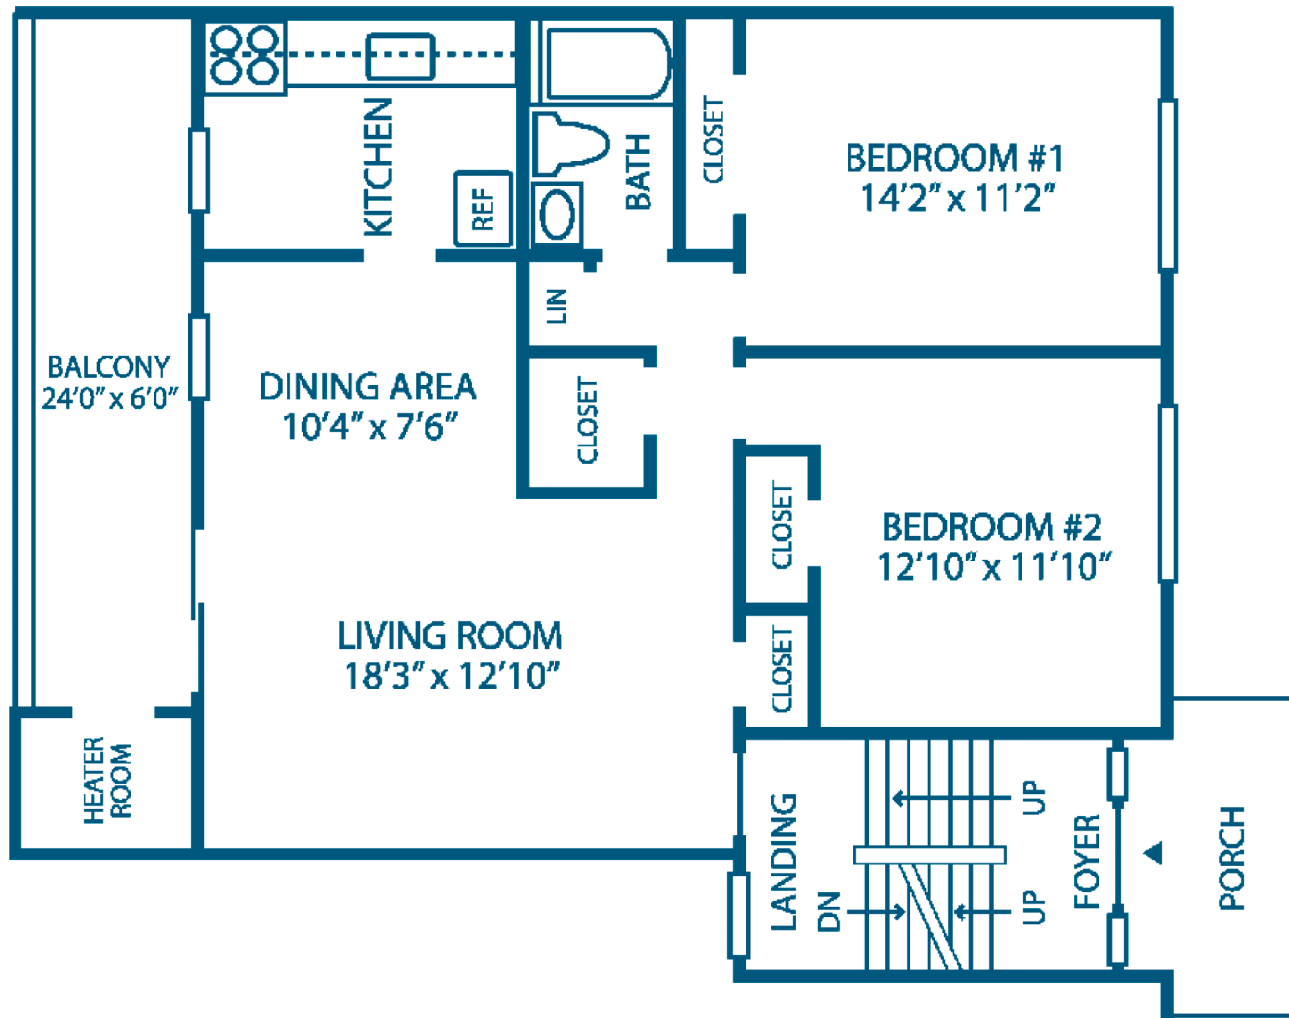

Windsor

marchwood@betinvestments.com
P: 610 363 9067

investments
Building Better Lifestyles

2 Bedroom / 1 Bath (1,000 SF)

marchwoodapts.com

105 Coach Lane
Exton PA 19341