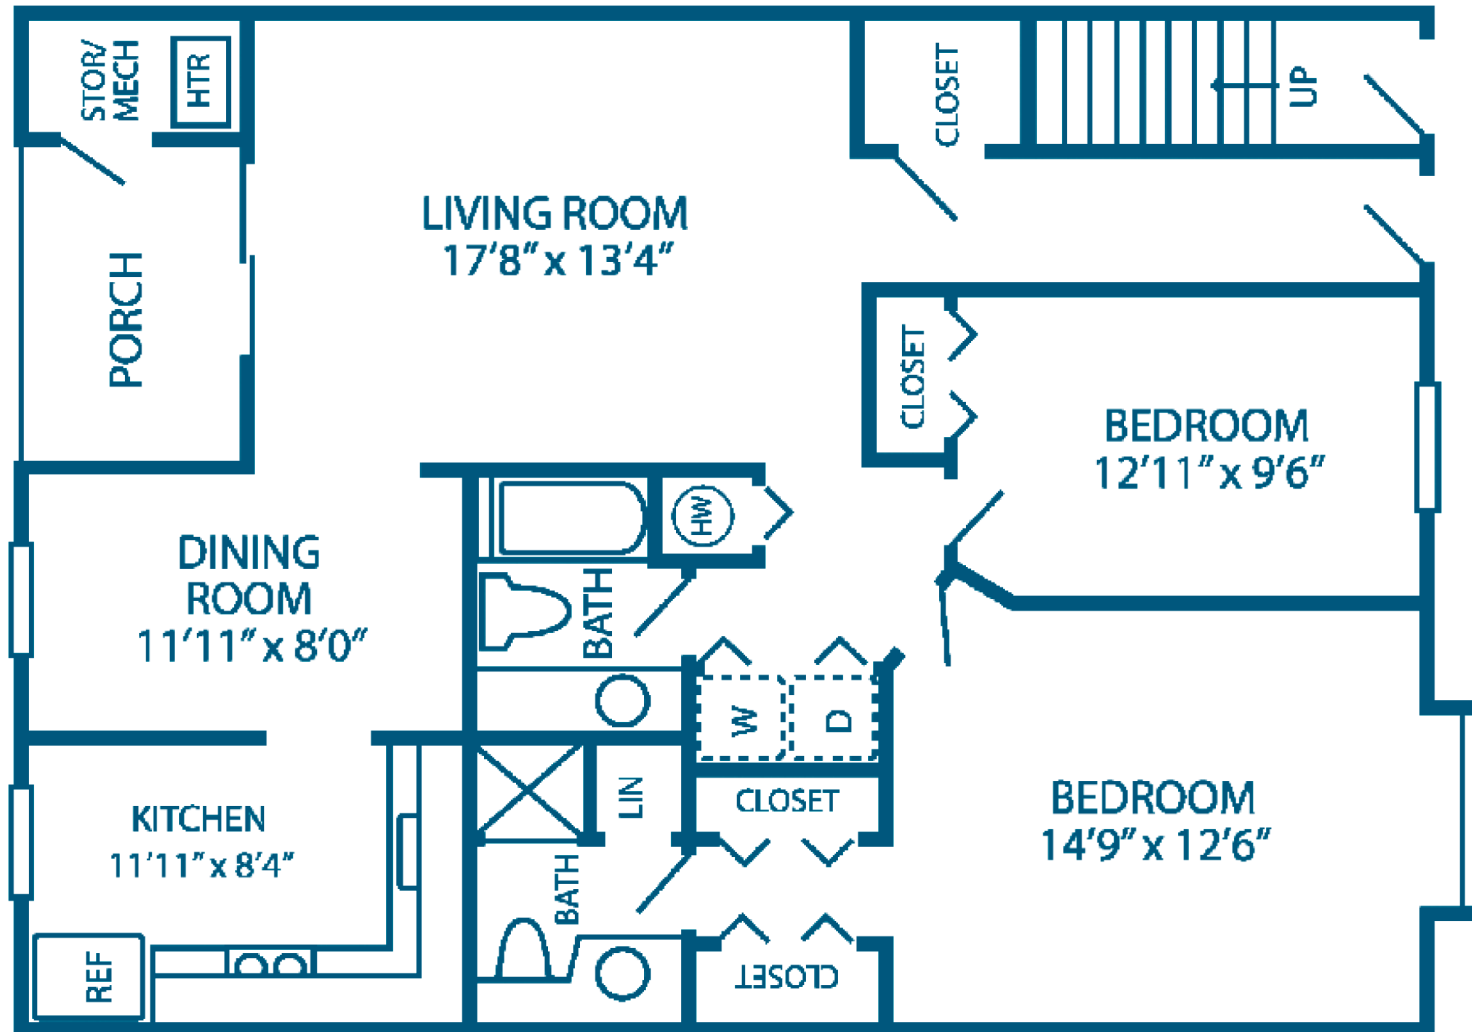

Charleston

marchwood@betinvestments.com
P: 610 363 9067

investments
Building Better Lifestyles

2 Bedroom / 2 Bath (1,300 SF)

marchwoodapts.com

105 Coach Lane
Exton PA 19341