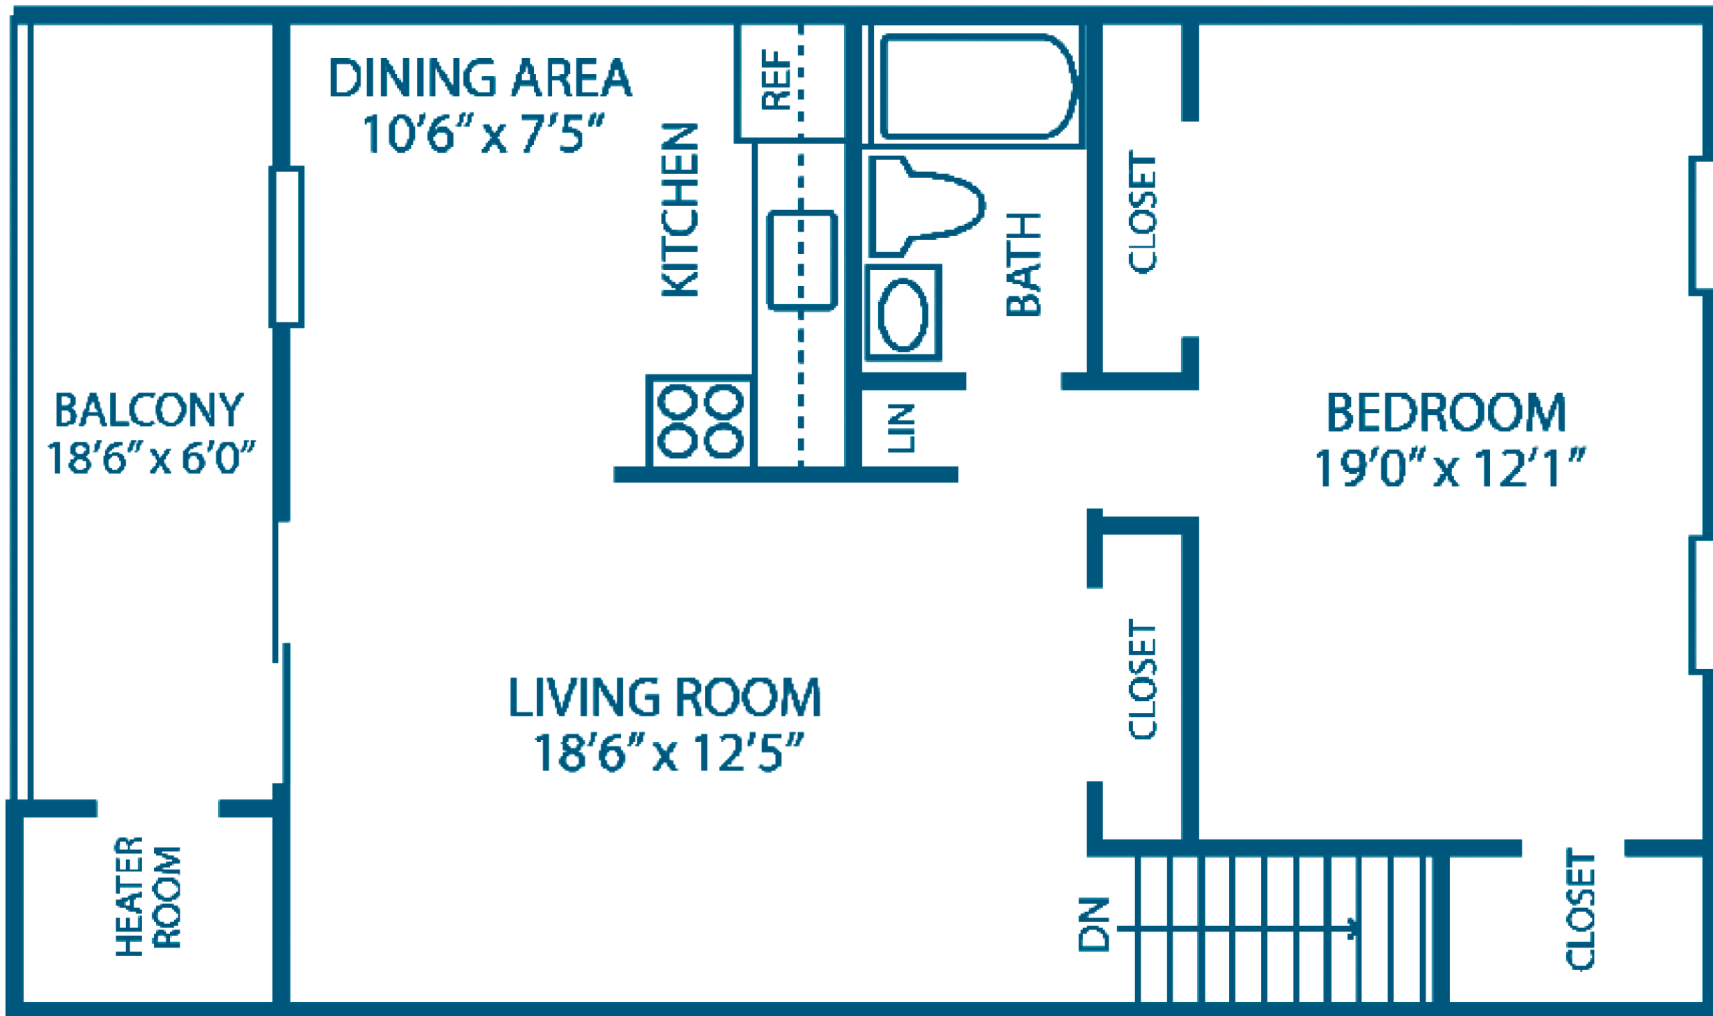

Inverness

marchwood@betinvestments.com
P: 610 363 9067

investments
Building Better Lifestyles

1 Bedroom / 1 Bath (860 SF)

marchwoodapts.com

105 Coach Lane
Exton PA 19341